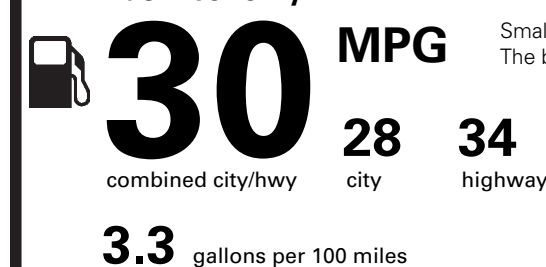

PRICE INFORMATION

BASE PRICE	\$29,205.00
TOTAL OPTIONS/OTHER	700.00
TOTAL VEHICLE & OPTIONS/OTHER	29,905.00
DESTINATION & DELIVERY	1,245.00

EPA DOT Fuel Economy and Environment

Gasoline Vehicle

Fuel Economy